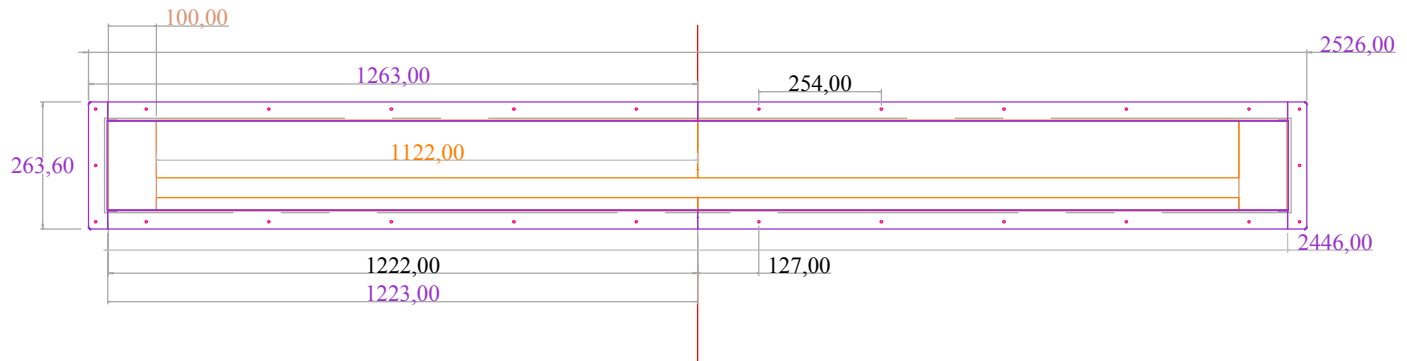

# Group Sizes 1

TRAP DOOR  
2750  
100  
SLOT  
2752  
hole of embedding  
2966 x 196

TRAP DOOR  
2496  
90  
SLOT  
2498  
hole of embedding  
2712 x 196

TRAP DOOR  
2242  
80  
SLOT  
2244  
hole of embedding  
2458 x 196

MEDIAN AXIS

Company info.		Information Drawing			
Name	<b>U.See Ltd.</b>	INDIVIDUAL SIZES		GROUP 1	
Address	Unit 136 Bentwaters parks "The Airfield" Rendlesham, Suffolk IP12 2TW	VERSION	2	INDICE	A
		Name	IN CEILING ECLIPSE	Date	26 11 09
Tel/ Fax	+ 44 (0)1 394 420 220	Object	SLOT AND MOTORIZED TRAP DOOR	Scale	
		Design	JPC	Format	A3