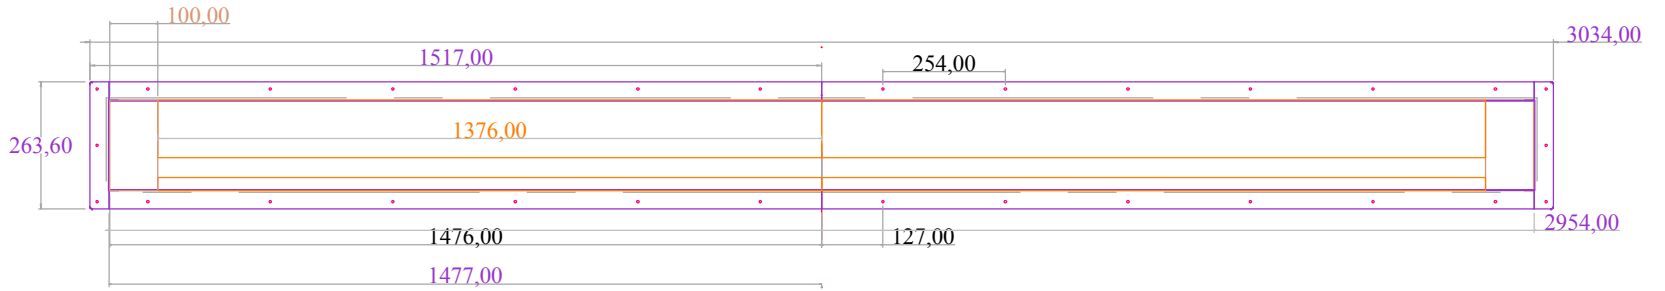

# Group Sizes 1

TRAP DOOR  
2750  
100  
SLOT  
2752  
hole of embedding  
2966 x 196

TRAP DOOR  
2496  
90  
SLOT  
2498  
hole of embedding  
2712 x 196

TRAP DOOR  
2242  
80  
SLOT  
2244  
hole of embedding  
2458 x 196

MEDIAN AXIS

Company info.		Information Drawing			
Name	<b>U.See Ltd.</b>	INDIVIDUAL SIZES		GROUP 1	
Address	Unit 136 Bentwaters parks "The Airfield" Rendlesham, Suffolk IP12 2TW	VERSION	2	INDICE	A
		Name	IN CEILING ECLIPSE	Date	26 11 09
Tel/ Fax	+ 44 (0)1 394 420 220	Object	SLOT AND MOTORIZED TRAP DOOR	Scale	
		Design	JPC	Format	A3