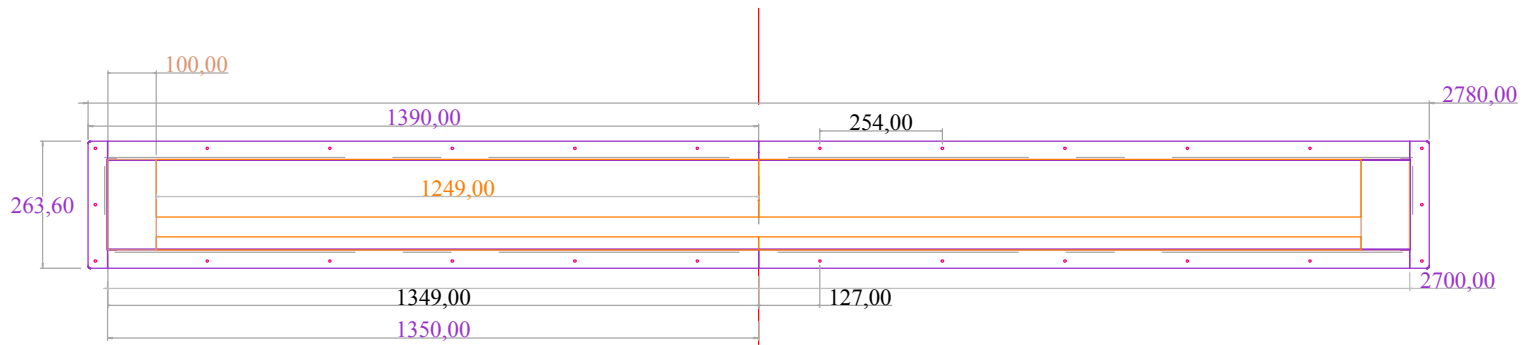

# Group Sizes 1

TRAP DOOR  
2750  
100  
SLOT  
2752  
hole of embedding  
2966 x 196

TRAP DOOR  
2496  
90  
SLOT  
2498  
hole of embedding  
2712 x 196

TRAP DOOR  
2242  
80  
SLOT  
2244  
hole of embedding  
2458 x 196

MEDIAN AXIS

Company info.		Information Drawing			
Name	<b>U.See Ltd.</b>	INDIVIDUAL SIZES		GROUP 1	
Address	Unit 136 Bentwaters parks "The Airfield" Rendlesham, Suffolk IP12 2TW	VERSION	2	INDICE	A
		Name	IN CEILING ECLIPSE	Date	26 11 09
Tel/ Fax	+ 44 (0)1 394 420 220	Object	SLOT AND MOTORIZED TRAP DOOR	Scale	
		Design	JPC	Format	A3