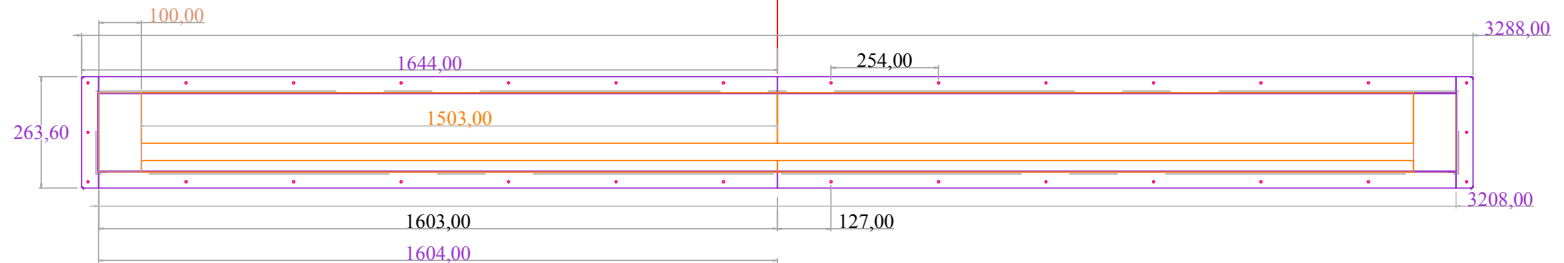

# Group Sizes 2

TRAP DOOR  
3512  
SLOT  
3514

130

hole of embedding  
3728 x 196

TRAP DOOR  
3258  
SLOT  
3260

120

hole of embedding  
3474 x 196

TRAP DOOR  
3004  
SLOT  
3008

110

hole of embedding  
3220 x 196

MEDIAN AXIS

Company info.	
Name	<b>U.See Ltd.</b>
Address	Unit 136 Bentwaters parks "The Airfield" Rendlesham, Suffolk IP12 2TW
Tel / Fax	+ 44 (0)1 394 420 220

Information Drawing			
Title	INDIVIDUAL SIZES GROUP 1		
	VERSION	2	INDICE A
Name	IN CEILING ECLIPSE	Date	26 11 09
Object	SLOT AND MOTORIZED TRAP DOOR	Scale	
Design	JPC	Format	A3