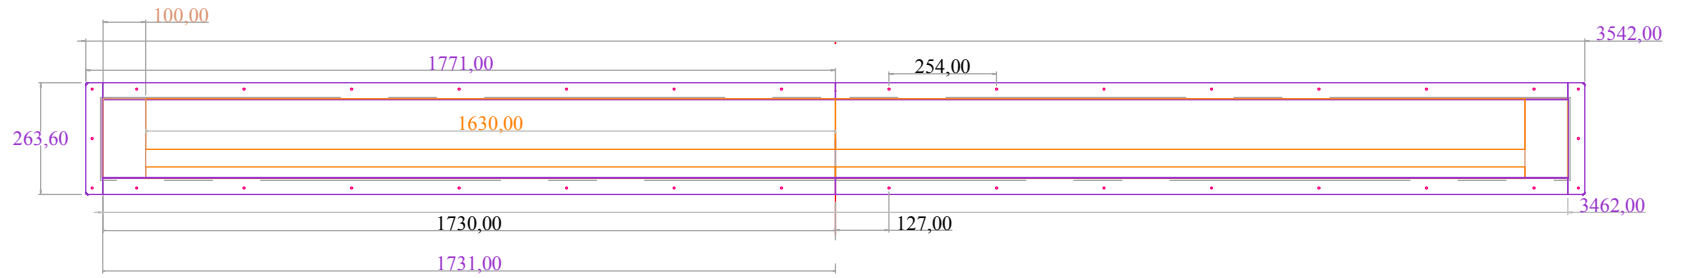

# Group Sizes 2

TRAP DOOR  
3512  
SLOT  
3514

130

hole of embedding  
3728 x 196

TRAP DOOR  
3258  
SLOT  
3260

120

hole of embedding  
3474 x 196

TRAP DOOR  
3004  
SLOT  
3008

110

hole of embedding  
3220 x 196

MEDIAN AXIS

Company info.	
Name	<b>U.See Ltd.</b>
Address	Unit 136 Bentwaters parks "The Airfield" Rendlesham, Suffolk IP12 2TW
Tel / Fax	+ 44 (0)1 394 420 220

Information Drawing			
Title	INDIVIDUAL SIZES GROUP 1		
	VERSION	2	INDICE A
Name	IN CEILING ECLIPSE	Date	26 11 09
Object	SLOT AND MOTORIZED TRAP DOOR	Scale	
Design	JPC	Format	A3