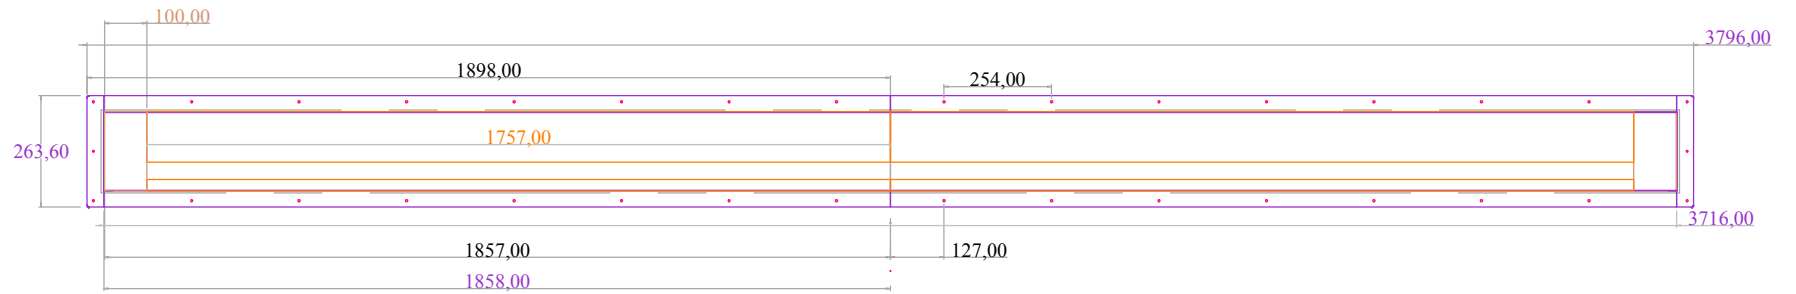

# Group Sizes 2

TRAP DOOR  
3512  
SLOT  
3514

130

hole of embedding  
3728 x 196

TRAP DOOR  
3258  
SLOT  
3260

120

hole of embedding  
3474 x 196

TRAP DOOR  
3004  
SLOT  
3008

110

hole of embedding  
3220 x 196

MEDIAN AXIS

Company info.	
Name	<b>U.See Ltd.</b>
Address	Unit 136 Bentwaters parks "The Airfield" Rendlesham, Suffolk IP12 2TW
Tel / Fax	+ 44 (0)1 394 420 220

Information Drawing			
Title	INDIVIDUAL SIZES GROUP 1		
	VERSION	2	INDICE A
Name	IN CEILING ECLIPSE	Date	26 11 09
Object	SLOT AND MOTORIZED TRAP DOOR	Scale	
Design	JPC	Format	A3