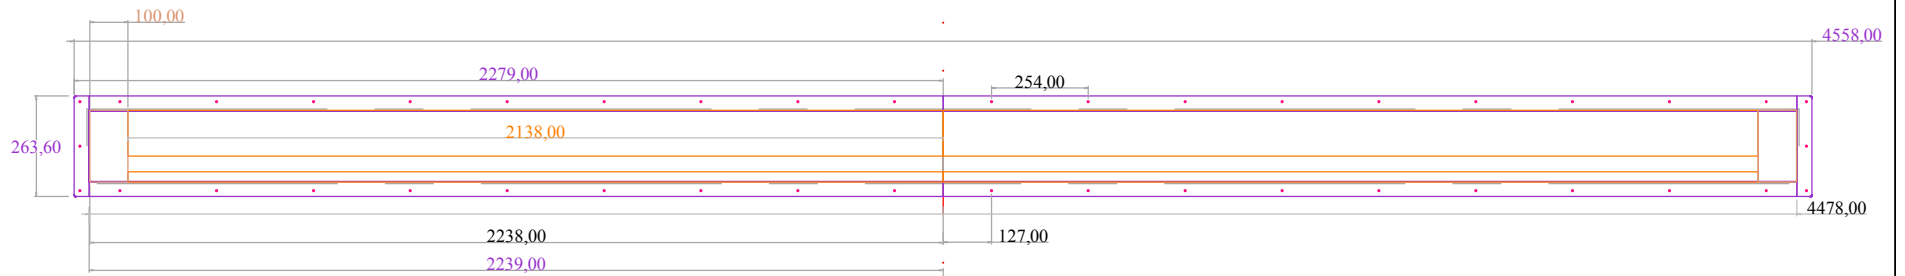

Group Sizes 3

TRAP DOOR
4274
SLOT
4276

160

hole of embedding
4490 x 196

TRAP DOOR
4020
SLOT
4022

150

hole of embedding
4236 x 196

TRAP DOOR
3766
SLOT
3768

140

hole of embedding
3982 x 196

MEDIAN AXIS

Company info.		Information Drawing				
Name	U.See Ltd.	Title	INDIVIDUAL SIZES GROUP 1			
Address	Unit 136 Benwaters parks "The Airfield" Rendlesham, Suffolk IP12 2TW	Name	VERSION	2	INDICE	A
			Date	26 11 09		
Tel / Fax	+ 44 (0)1 394 420 220	Object	IN CEILING ECLIPSE		Scale	
			SLOT AND MOVABLE TRAP DOOR			
Design	JPC	Format	A3			