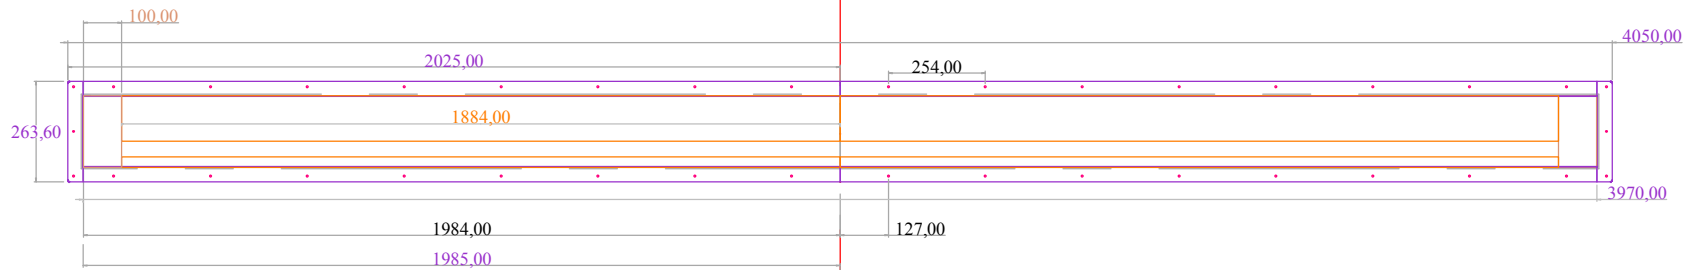

Group Sizes 3

TRAP DOOR
4274
SLOT
4276

160

hole of embedding
4490 x 196

TRAP DOOR
4020
SLOT
4022

150

hole of embedding
4236 x 196

TRAP DOOR
3766
SLOT
3768

140

hole of embedding
3982 x 196

MEDIAN AXIS

Company info.		Information Drawing				
Name	U.See Ltd.	Title	INDIVIDUAL SIZES GROUP 1			
Address	Unit 136 Benwaters parks "The Airfield" Rendlesham, Suffolk IP12 2TW	Name	VERSION	2	INDICE	A
			Date	26 11 09		
Tel / Fax	+ 44 (0)1 394 420 220	Object	IN CEILING ECLIPSE		Scale	
			SLOT AND MOVABLE TRAP DOOR			
Design	JPC	Format	A3			