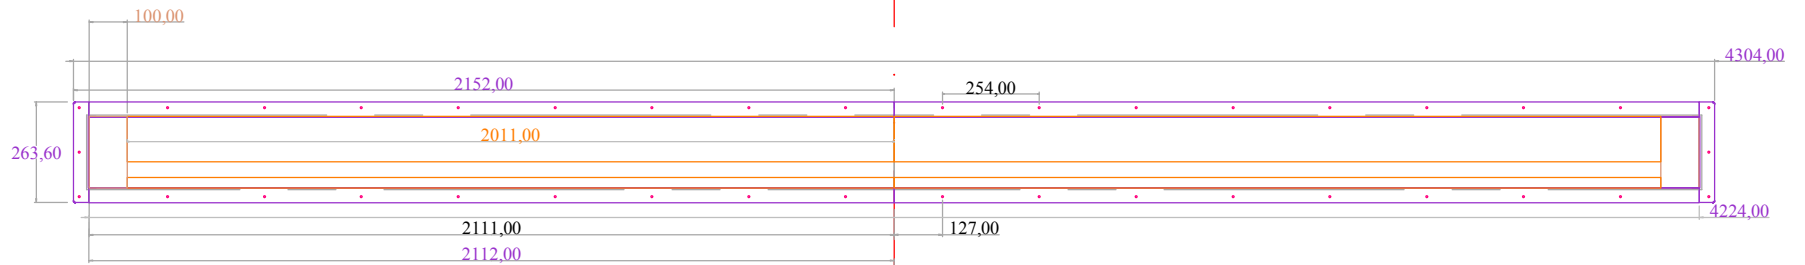

Group Sizes 3

TRAP DOOR
4274
SLOT
4276

160

hole of embedding
4490 x 196

TRAP DOOR
4020
SLOT
4022

150

hole of embedding
4236 x 196

TRAP DOOR
3766
SLOT
3768

140

hole of embedding
3982 x 196

MEDIAN AXIS

Company info.		Information Drawing				
Name	U.See Ltd.	Title	INDIVIDUAL SIZES GROUP 1			
Address	Unit 136 Benwaters parks "The Airfield" Rendlesham, Suffolk IP12 2TW	Name	VERSION	2	INDICE	A
			Date	26 11 09		
Tel / Fax	+ 44 (0)1 394 420 220	Object	IN CEILING ECLIPSE		Scale	
			SLOT AND MOVABLE TRAP DOOR			
Design	JPC	Format	A3			