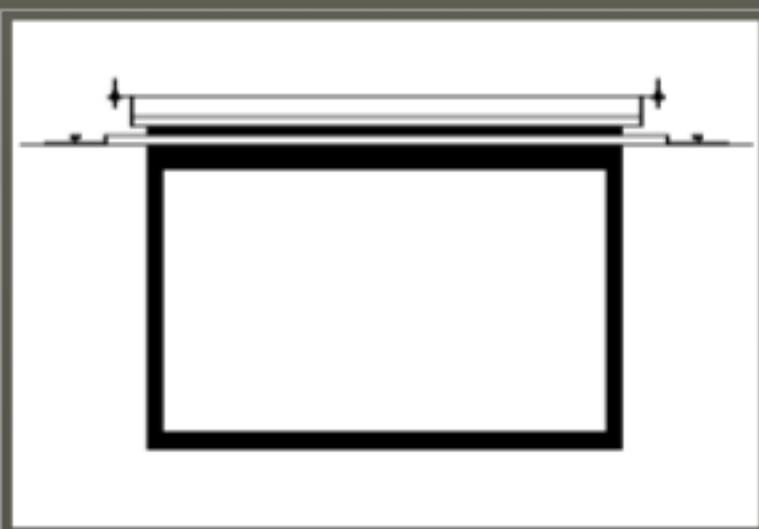

SCREEN EXCELLENCE RANGE OVERVIEW

Please click on the images to get information about the corresponding screen category

RF : Fixed-Frame Acoustically Transparent screens

Ref.H.D : Aspect Ratio 16/9
 Ref.WS : Aspect Ratio : 2,37 : 1
 Projection surface : Enlightor 4K
 Black backing provided as standard
 Sizes :
 HD : from 70" to 200" base width
 WS : from 70" to 250" base width
 Custom sizes available within these limits

VISTACURVE : Curved Fixed-Frame Acoustically Transparent screens

Ref.HD : Aspect Ratio 16/9
 Ref.WS : Aspect Ratio 2,37 : 1
 Projection surface : Enlightor 4K
 Black backing provided as standard
 Sizes :
 HD : from 70" to 200" base width
 WS : from 70" to 250" base width
 Custom sizes available within these limits

RM2-T : Retractable motorized Acoustically Transparent screens

Lateral dual tensioning of projection surface
 Projection surface : Enlightor 4K
 Black backing provided as standard
 Sizes :
 from 80 " to 120" base width
 Standard black drop : 32 cm
 Maximum black drop : 60cm

ABSOLUTE : Curved screens with fully closing motorized masks

Lateral masking, constant height, curved
 Native aspect ratio : 2,37 : 1
 Projection surface : Enlightor 4K
 Black backing provided as standard
 Sizes : from 70" to 160" base width