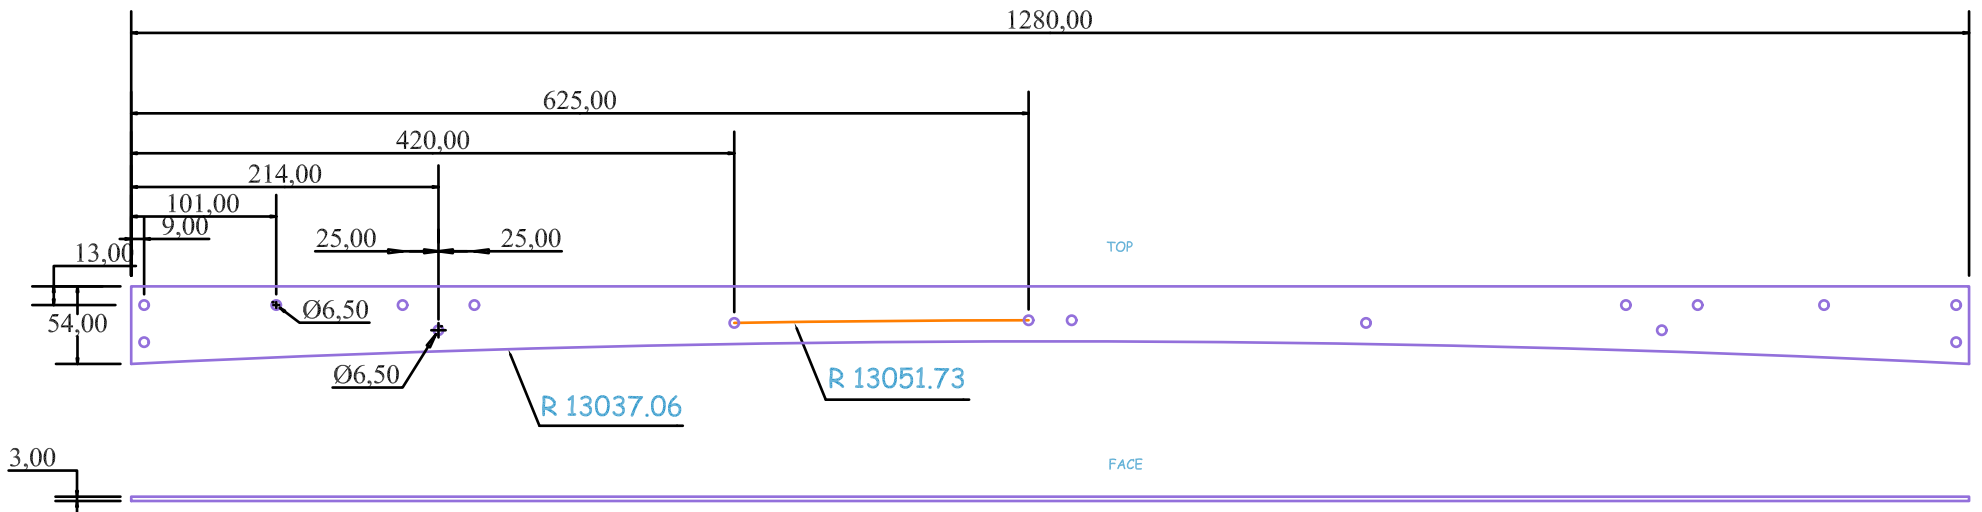

VISTACURVE 70 " 80 " 90 " 96 " 100"

COUPLING ELEMENT

02 09 jpc

Company info.	
Name	U.See Ltd.
Adress	Unit 136 Bentwaters parks "The Airfield" Rendlesham, Suffolk IP12 2TW
Tel / Fax	+ 44 (0)1 394 420 220