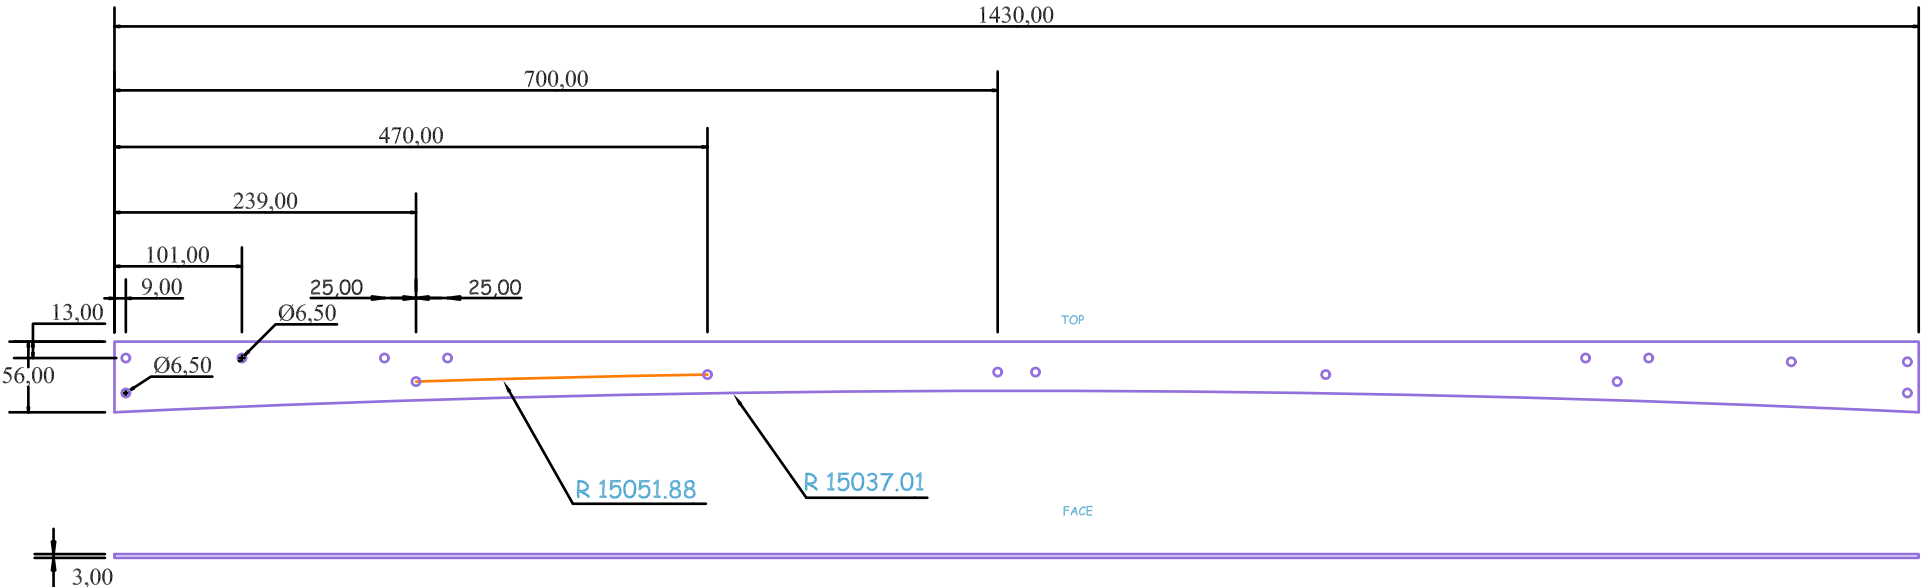

# VISTACURVE 110 " 120 " 130 "

## COUPLING ELEMENT

02 09 jpc

Company info.	
Name	<b>U.See Ltd.</b>
Adress	Unit 136 Bentwaters parks "The Airfield" Rendlesham, Suffolk IP12 2TW
Tel / Fax	+ 44 (0)1 394 420 220