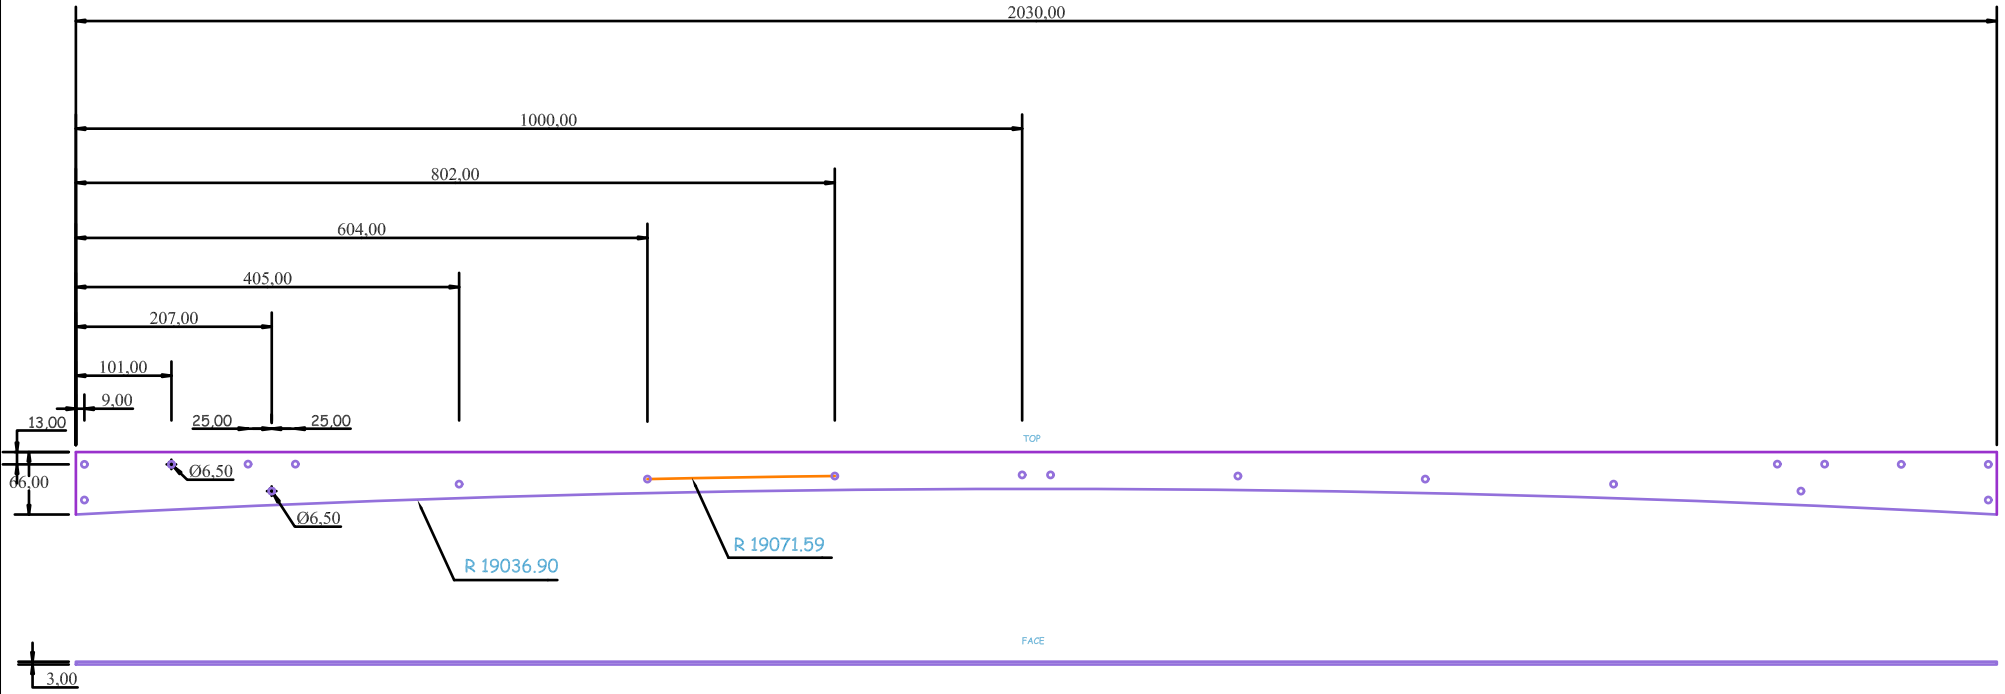

VISTACURVE 170 " 180 " 190 "

COUPLING ELEMENT

Company info.	
Name	U.See Ltd.
Adress	Unit 136 Bentwaters parks "The Airfield" Rendlesham, Suffolk IP12 2TW
Tel / Fax	+ 44 (0)1 394 420 220