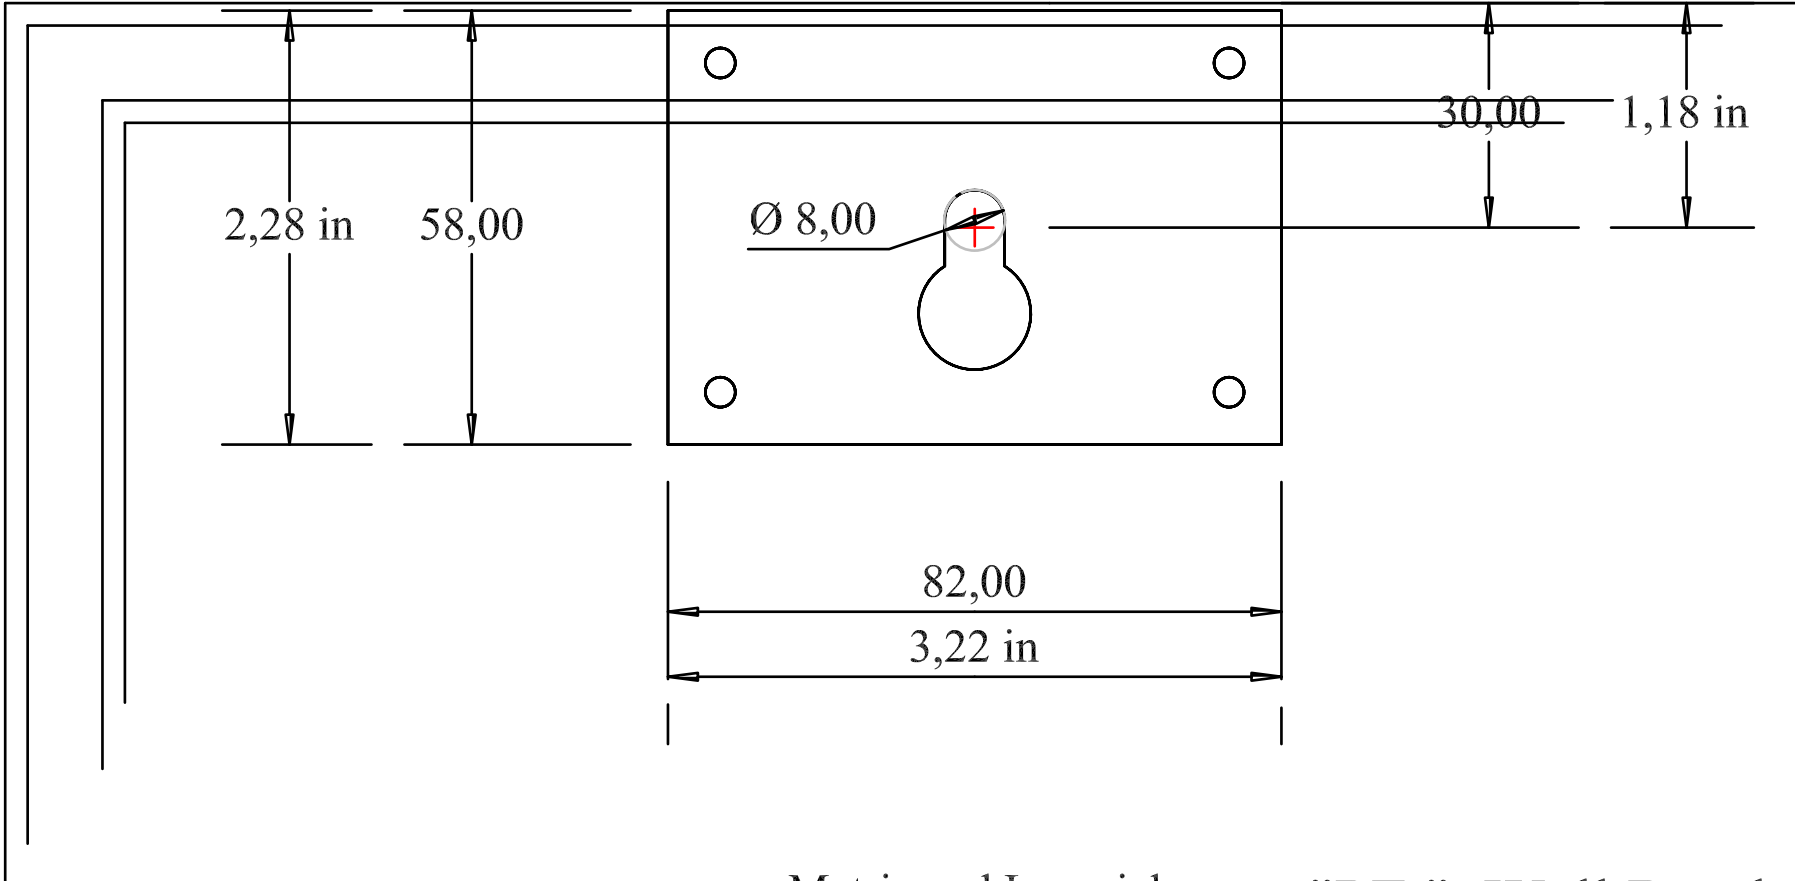

U.See Ltd

Metric and Imperial

"PF " Wall Bracket 2D